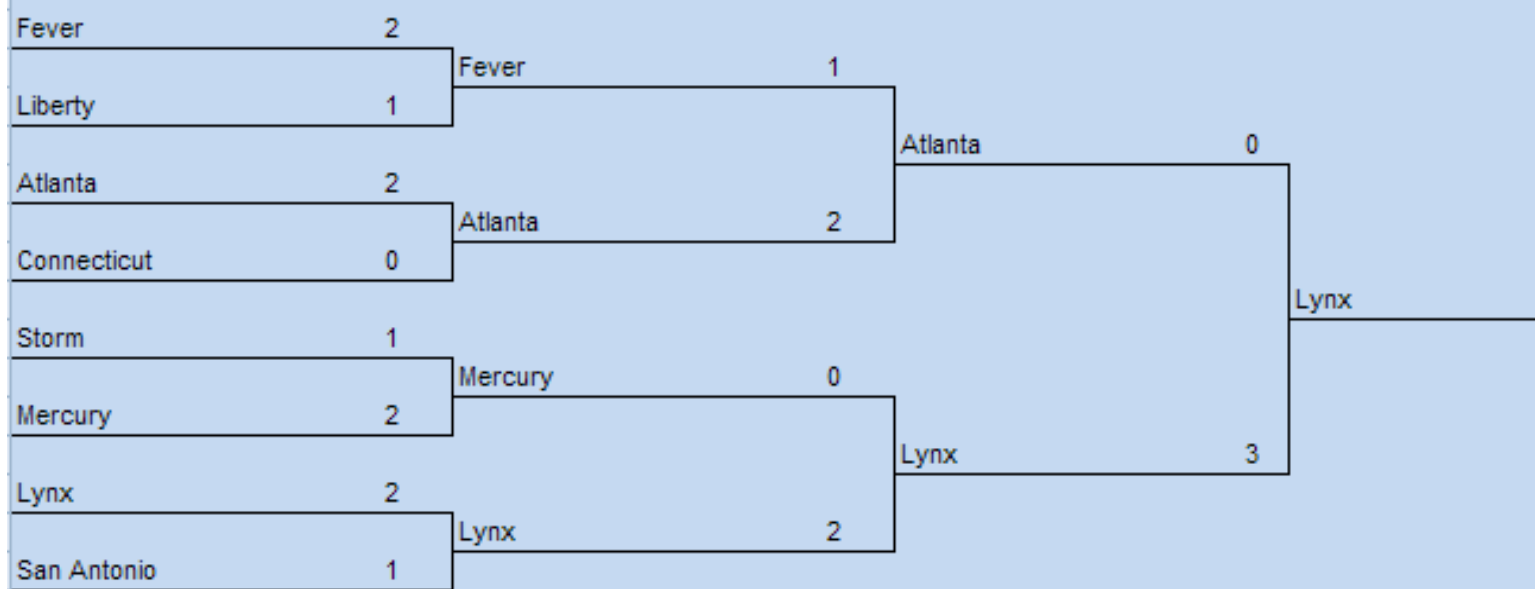

CLASSIFICA BASKET WOMAN NBA

WNBA REGULAR SEASON

P	EASTERN CONF.	PCT	V	P	GB	CASA	FUORI	PF	PS	SERIE	U10
1	x-Connecticut	.618	21	13	-	15-2	6-11	80:01	76:08	Won 1	5-5
2	y-Indiana	.618	21	13	-	13-4	8-9	77:07	73:08	Lost 2	4-6
3	x-Atlanta	.588	20	14	1,00	11-6	9-8	82:05	80:08	Won 4	8-2
4	x-New York	.559	19	15	2,00	12-5	7-10	76:00	74:08	Lost 1	6-4
5	Chicago	.412	14	20	7,00	10-7	4-13	74:02	75:02	Lost 5	4-6
6	Washington	.176	6	28	15,00	4-13	2-15	70:08	78:08	Lost 4	1-9

P	WESTERN CONF.	PCT	V	P	GB	CASA	FUORI	PF	PS	SERIE	U10
1	y-Minnesota	.794	27	7	-	14-3	13-4	81:05	73:06	Won 3	9-1
2	x-Seattle	.618	21	13	6,00	15-2	6-11	71:06	69:09	Won 4	8-2
3	x-Phoenix	.559	19	15	8,00	11-6	8-9	89:00	86:00	Lost 2	5-5
4	x-San Antonio	.529	18	16	9,00	9-8	9-8	77:06	75:05	Won 3	5-5
5	Los Angeles	.441	15	19	12,00	10-7	5-12	77:01	80:03	Won 2	5-5
6	Tulsa	.088	3	31	24,00	2-15	1-16	69:02	82:01	Lost 6	2-8

Fasi Finali

Quarti di Finale
16/09 - 21/09

Semifinali
23/09 - 28/09

Finale
03/10 - 08/10

AGGIORNAMENTO: 08/10/2011

Leggenda:

PCT: Percentuale vittorie - **G:** Giornate - **V:** Vinte - **P:** Perse - **GB:** Game prec. - **CASA:** Record casa - **FUORI:** Record ospite - **SERIE:** Streak corrente - **U10:** Ultimi 10 game
x: Clinched playoff berth - **y:** Clinched division title - **z:** Clinched conference title